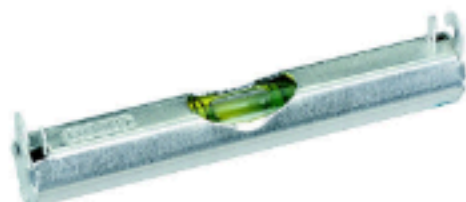

# DOOR BUSTERS

**\$4<sup>99</sup>**

**STANLEY**

### 6-Pc. Standard Fluted Screwdriver Set

Includes six of the most popular sizes. Hardened tips for non-slip fit. (1784073) (60-060)

**\$18<sup>99</sup>**

### 35-Ft. Powerlock Tape Rule

16" and 19.2" stud center markings on blade for framing purposes. (8720825) (33-835)

**STANLEY**

**\$1<sup>59</sup>**

### 3-3/32" Aluminum Line Level

Lightweight, aluminum construction. Flat bottom for surface levelling. (8504344) (42-287)

**STANLEY**

**\$14<sup>99</sup>**